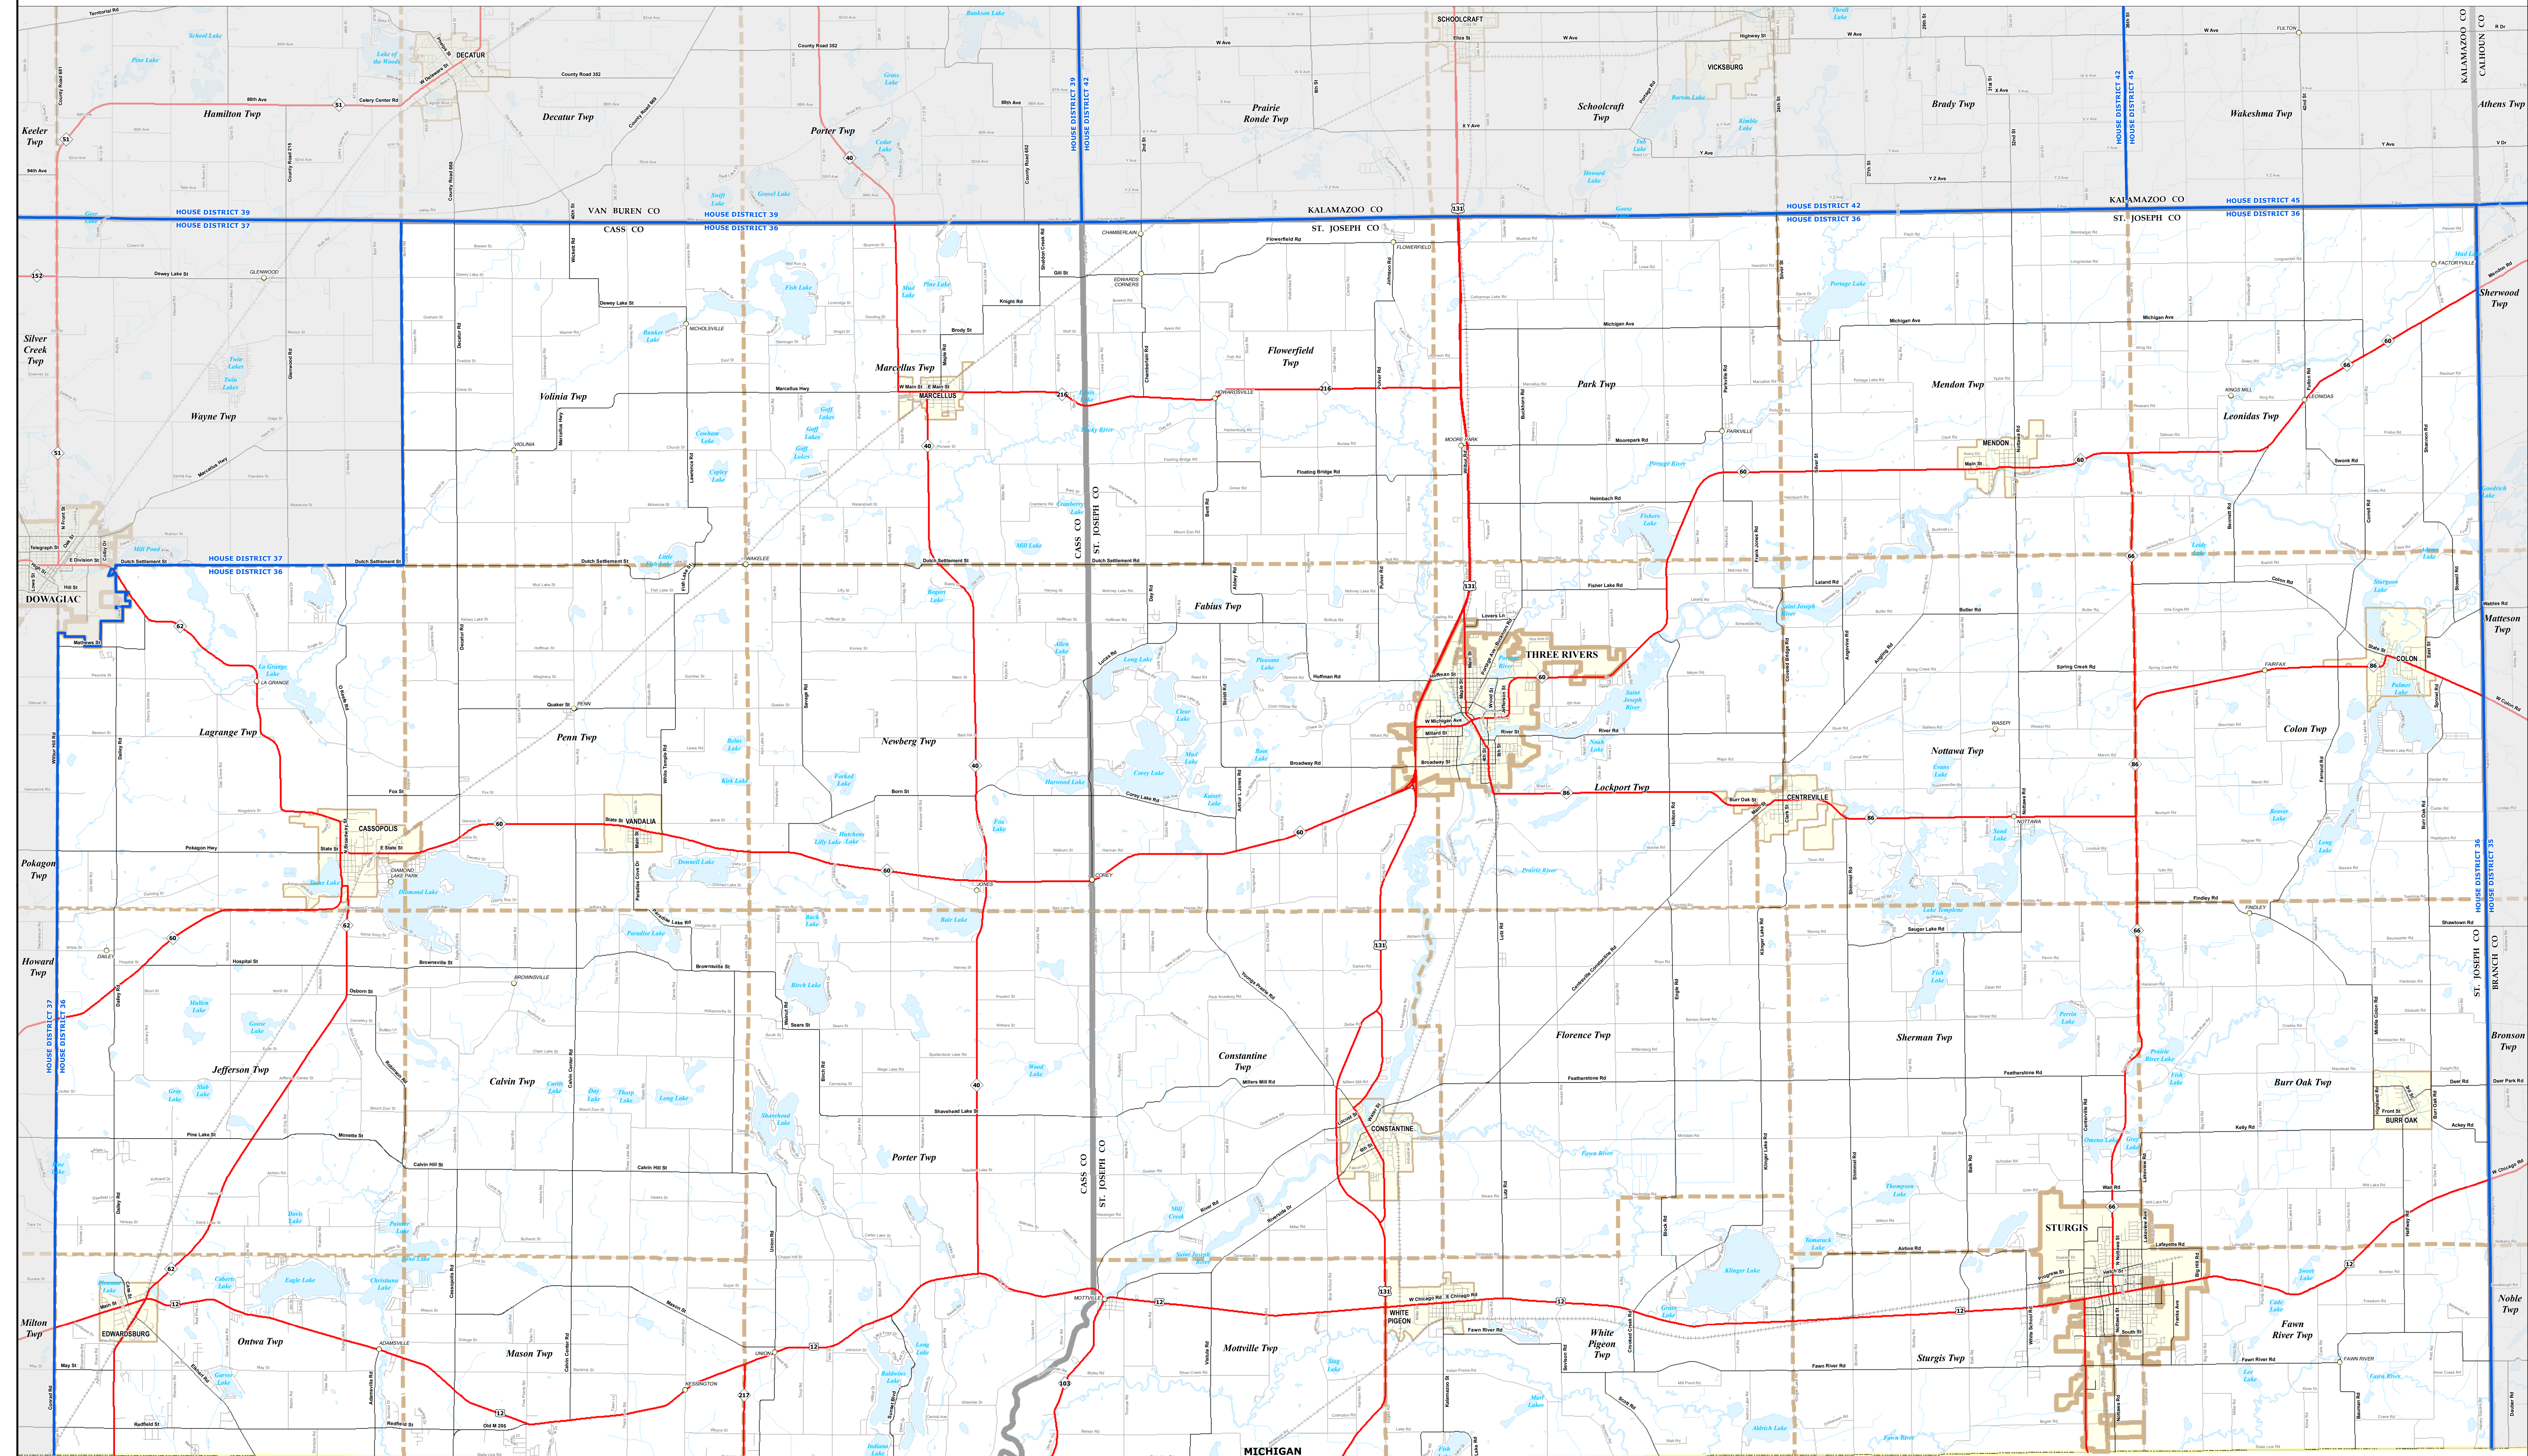

MICHIGAN STATE HOUSE DISTRICT 36

2021 Apportionment Plan

0 1 2 Miles

Legend			
	House District		Township
	City		County
	Village		State
	Unincorporated Place		Freeway
			Highway
			Primary Road
			Local Road
			Railroad
			Water Feature
			River, Stream, or Drain